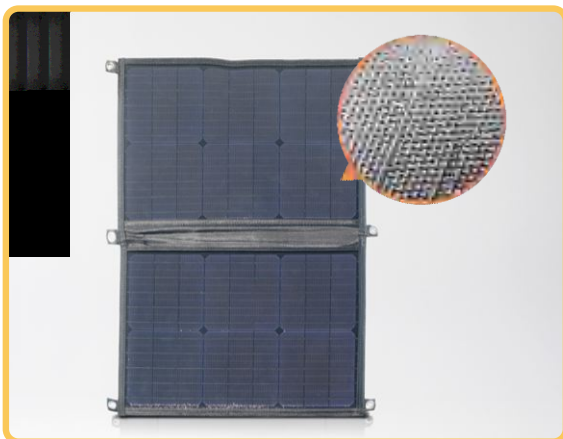

## FEATURES

- Special golf surface design; ETFE material from Japan
- High efficiency monocrystalline solar cells
- Foldable design and ultra-light weight, easy to carry
- Built-in voltage regulator

Good

Fair

Not Good

电压  $V_{mp}$   
18V

控制器 Controller  
10A / 12V

净重 N.W.  
2.80Kg

展开尺寸 Open Dimension  
739\*504\*6mm

折叠尺寸 Folded Dimension  
504\*357\*65mm

Products for :